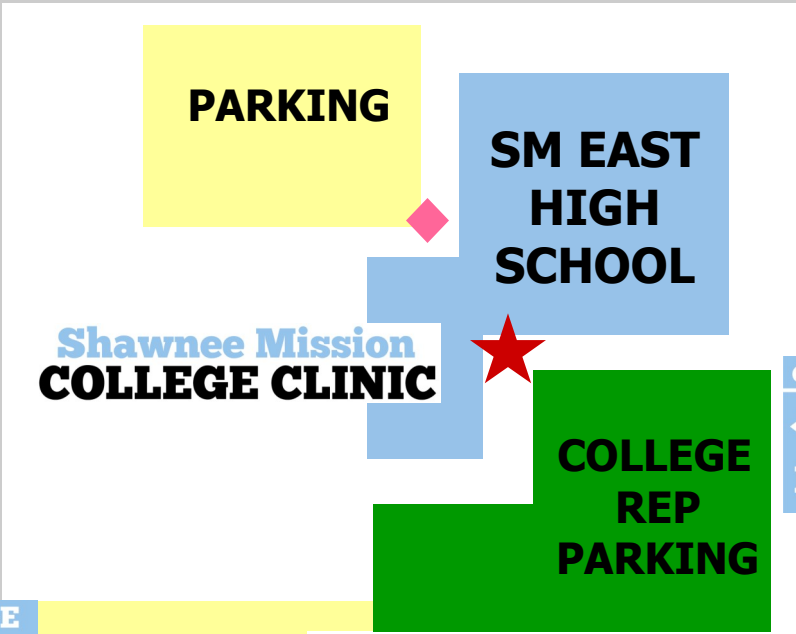

**Shuttle Parking:
Brighton Gardens
7105 Mission Road**

Brighton Gardens

NOTES:

From SOUTH side:

From **I-435** use the **State Line Rd. or Roe Ave.** exit.

Mission Rd. is located between State Line Rd. and Roe Avenue.

Mission Road is not an exit option from I-435.

On State Line Road go NORTH. Turn left at either 103rd St. or 95th St. Go about 1 mile west to Mission Rd. Turn right. Continue north to SM East.

On Roe Avenue go NORTH. Turn right at either 103rd St. or 95th St. Go about 1 mile east to Mission Rd. Turn left. Continue north to SM East.

SM East is on the SW corner of 75th St. & Mission Rd.

College Reps: Take the first entrance to the Rep Parking Lot.

From WEST side:

From **I-35** use **75th Street** exit.

Go east to Mission Road and turn right. SM East will be on your right.

**MAP IS
NOT
TO SCALE**

Mission Road

PARKING

75th Street

Delmar Street

**COLLEGE CLINIC
← REP
PARKING**

Look for the signs!

**COLLEGE CLINIC
PARKING**